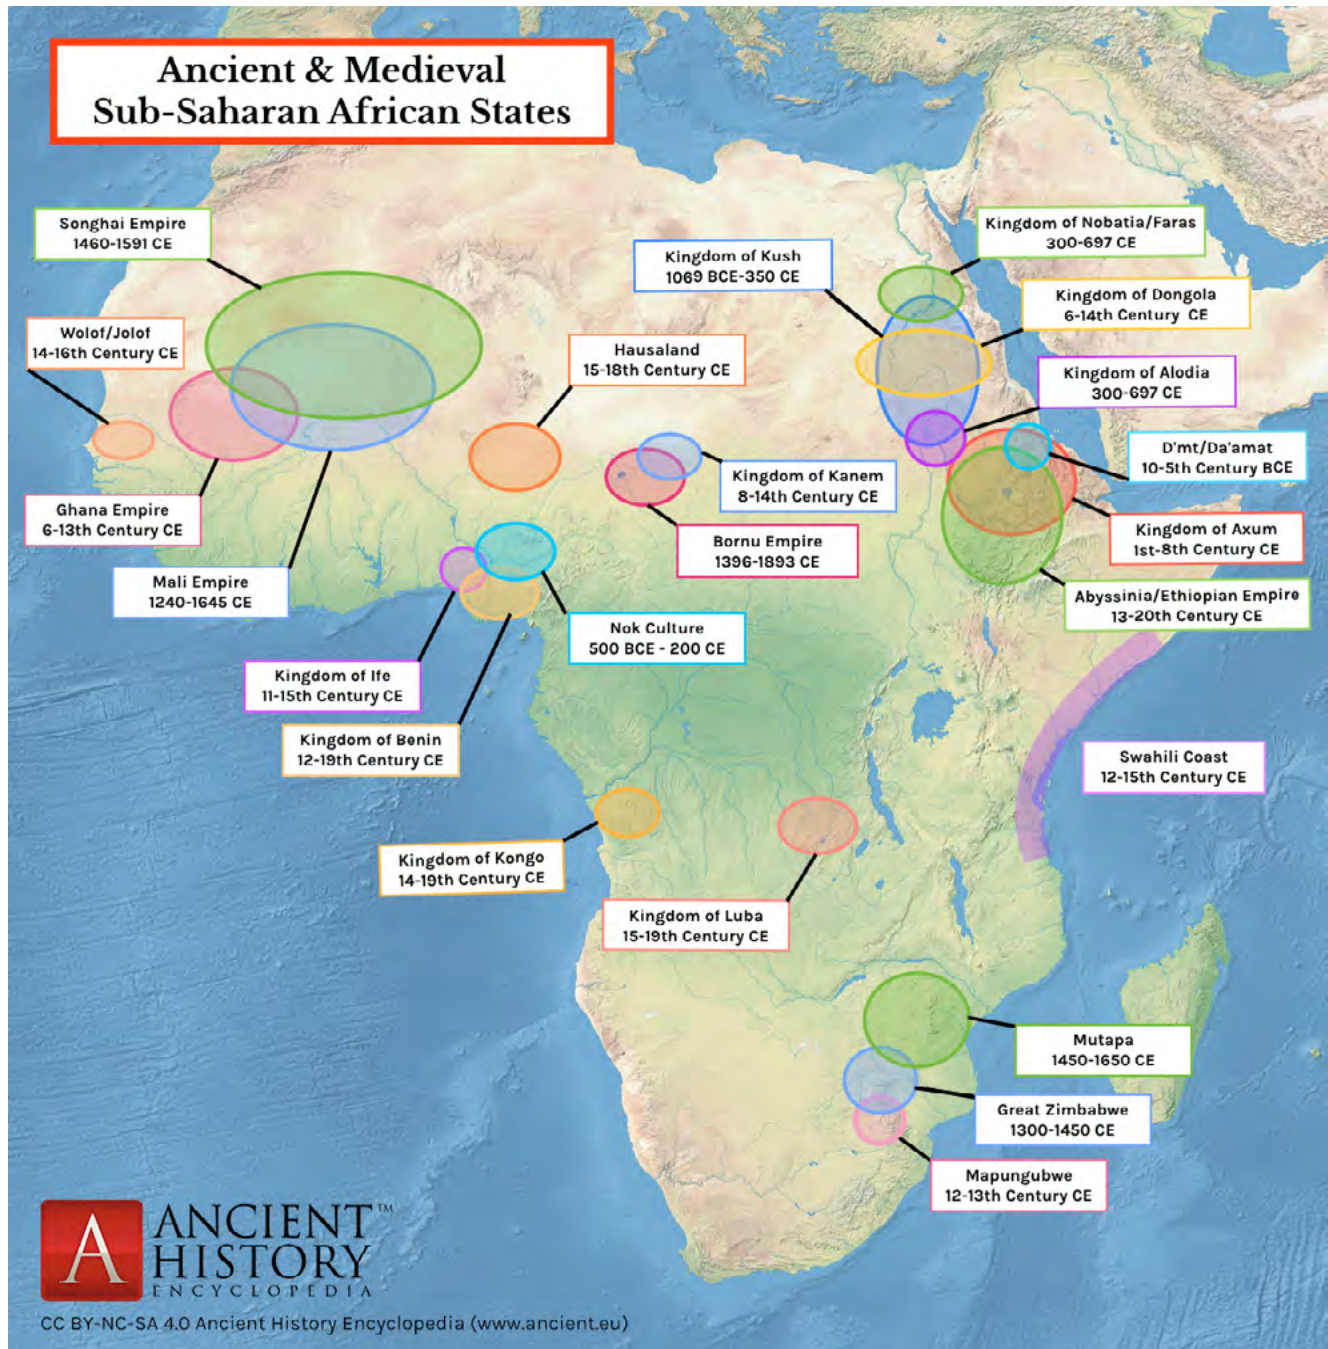

Map of Early African Civilizations

SOURCE: Cartwright, Mark. *Map of Ancient & Medieval Sub-Saharan African States*. Ancient History Encyclopedia. April 12, 2019. Accessed January 12, 2021. <https://www.ancient.eu/image/10453/map-of-ancient--medieval-sub-saharan-african-state>.